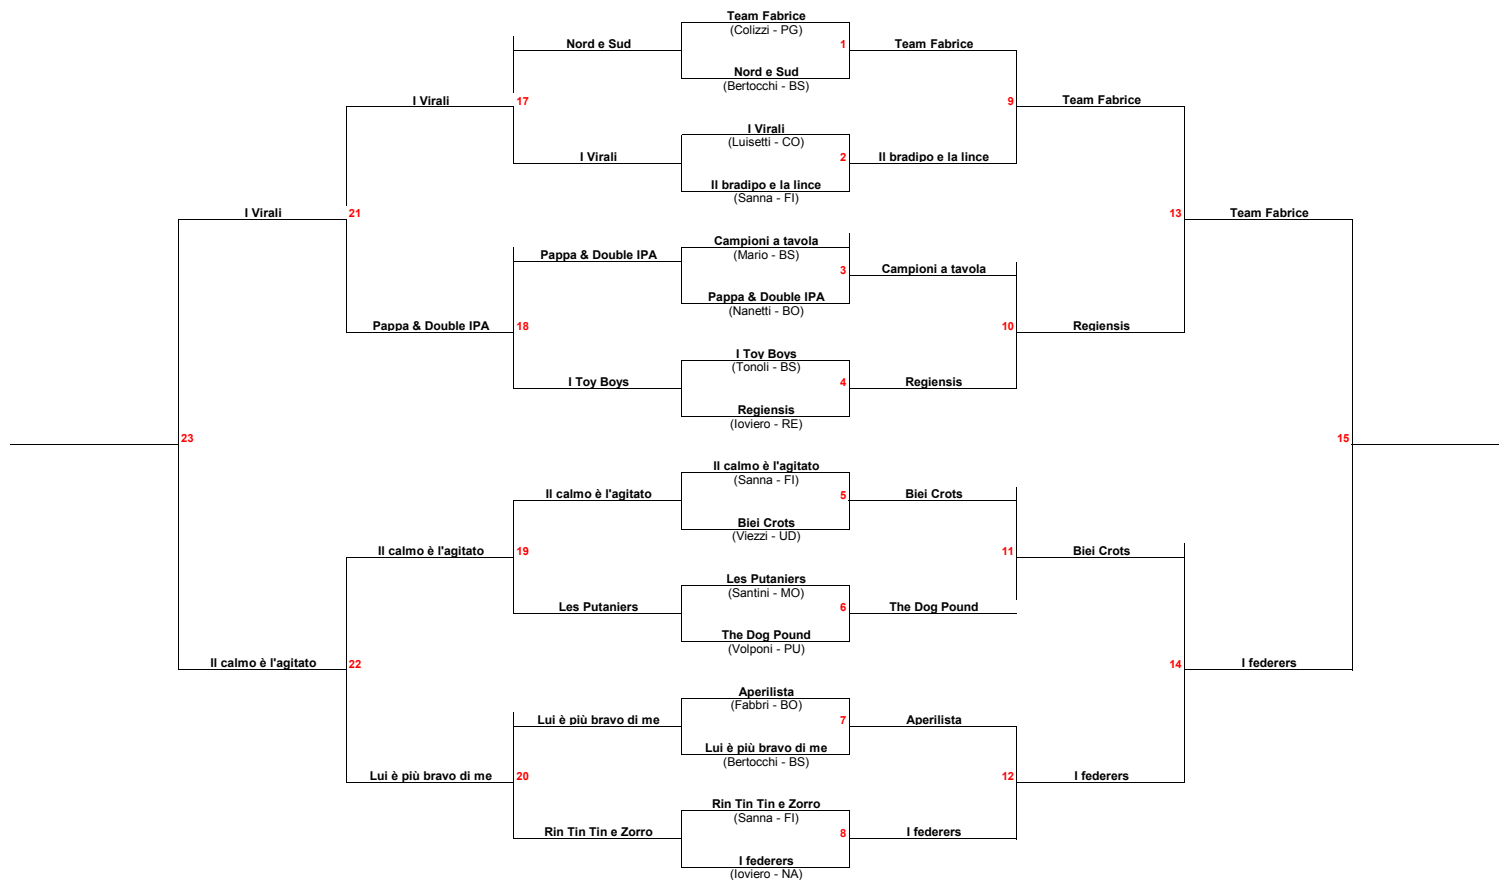

LADIES CUP PREMIUM +75

LADIES CUP ELITE + 75

LADIES CUP PREMIUM +100

LADIES CUP ELITE + 100

# SENIOR CUP PREMIUM +90

# SENIOR CUP ELITE + 90

# SENIOR CUP ELITE + 110

SENIOR CUP + 125

SENIOR CUP PREMIUM +125

SENIOR CUP ELITE +125