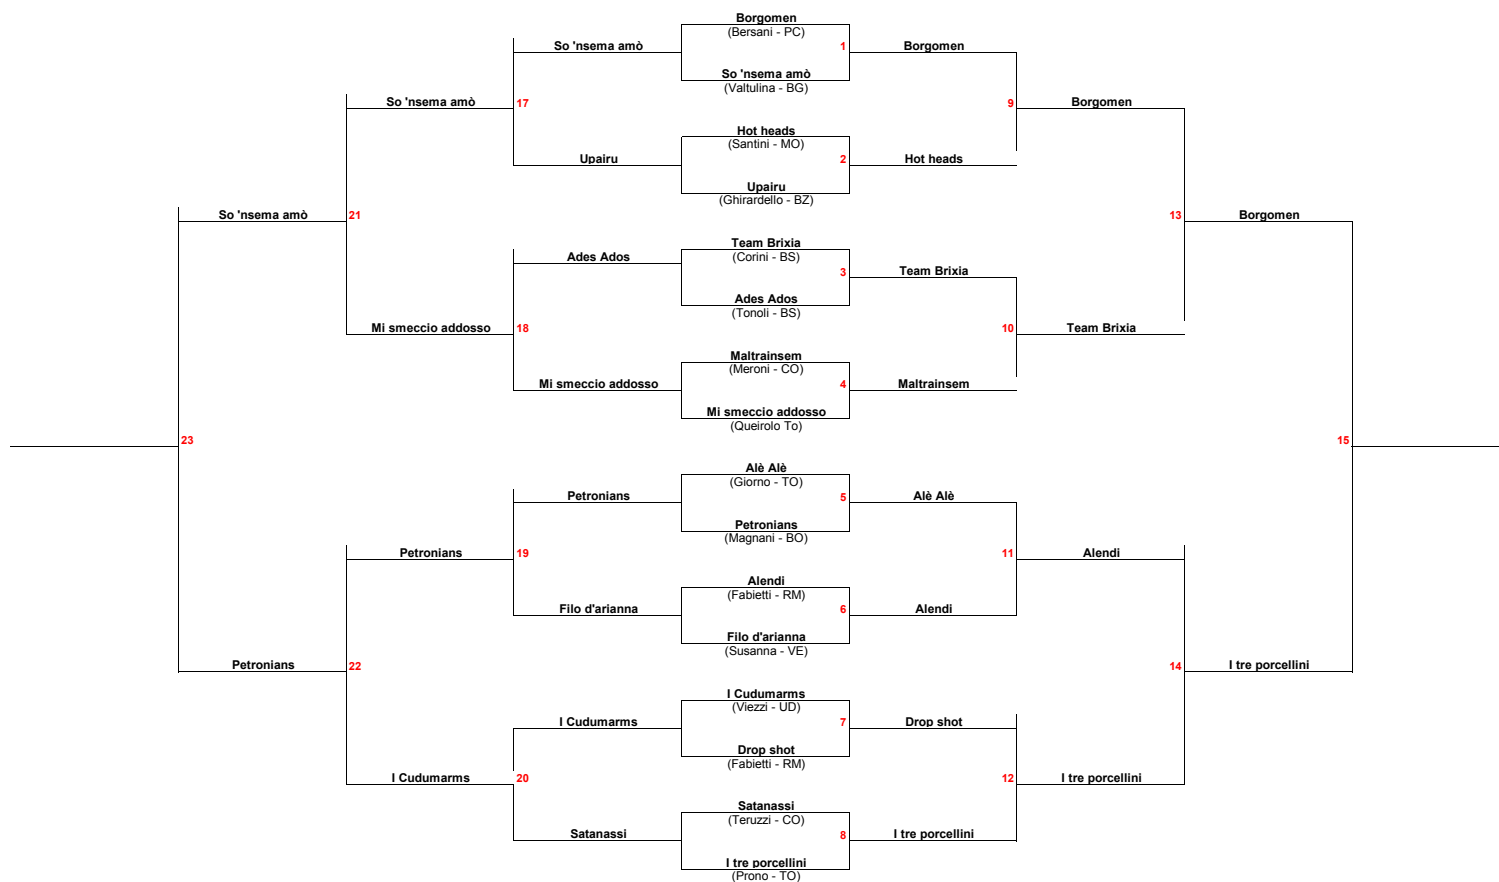

LADIES CUP PREMIUM +75

LADIES CUP ELITE + 75

LADIES CUP PREMIUM +100

LADIES CUP ELITE + 100

# SENIOR CUP PREMIUM +90

# SENIOR CUP ELITE + 90

# SENIOR CUP ELITE + 110

SENIOR CUP + 125

SENIOR CUP PREMIUM +125

SENIOR CUP ELITE +125