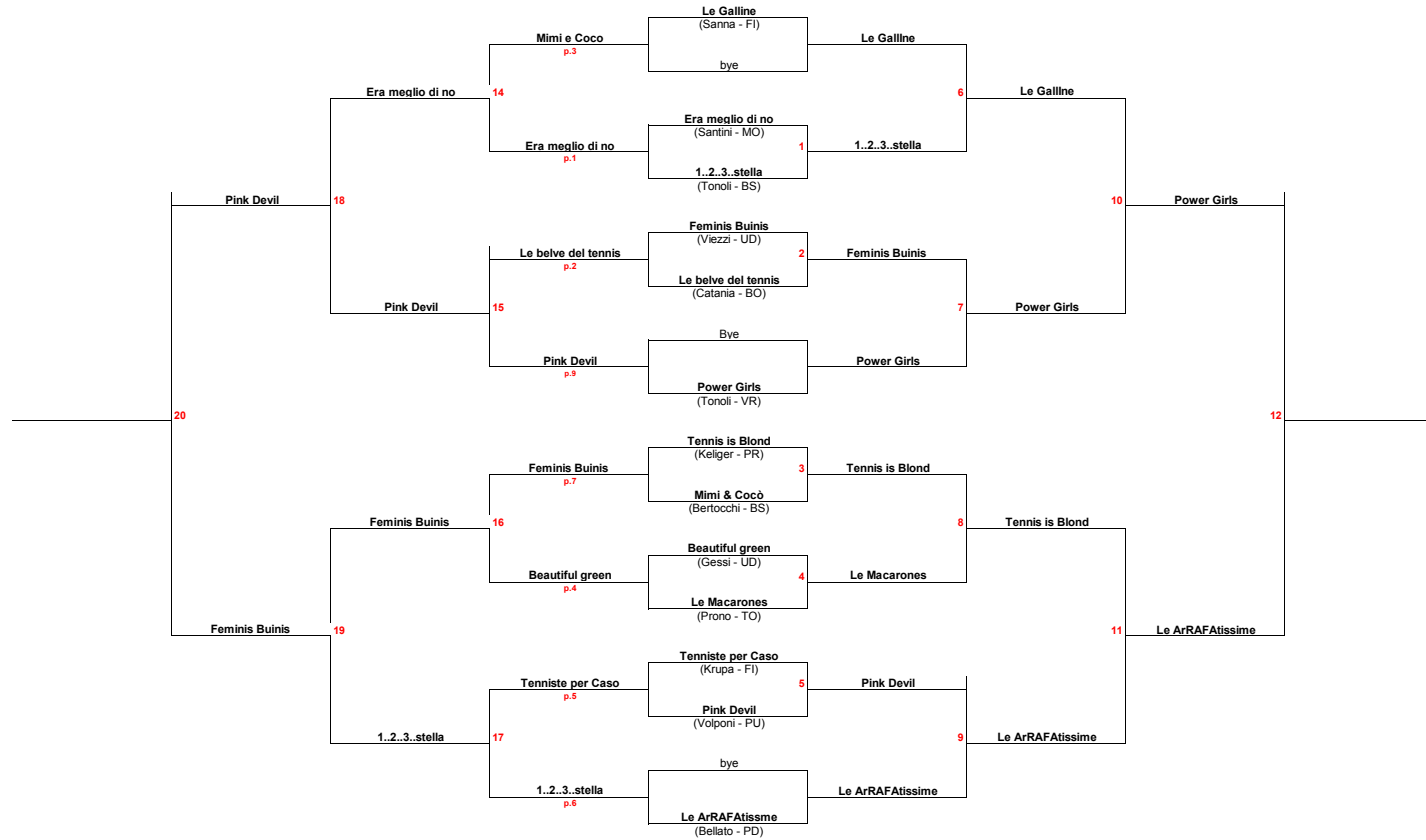

LADIES CUP PREMIUM +75

LADIES CUP ELITE + 75

LADIES CUP PREMIUM +100

LADIES CUP ELITE + 100

# SENIOR CUP PREMIUM +90

# SENIOR CUP ELITE + 90

# SENIOR CUP ELITE + 110

SENIOR CUP + 125

SENIOR CUP PREMIUM +125

SENIOR CUP ELITE +125