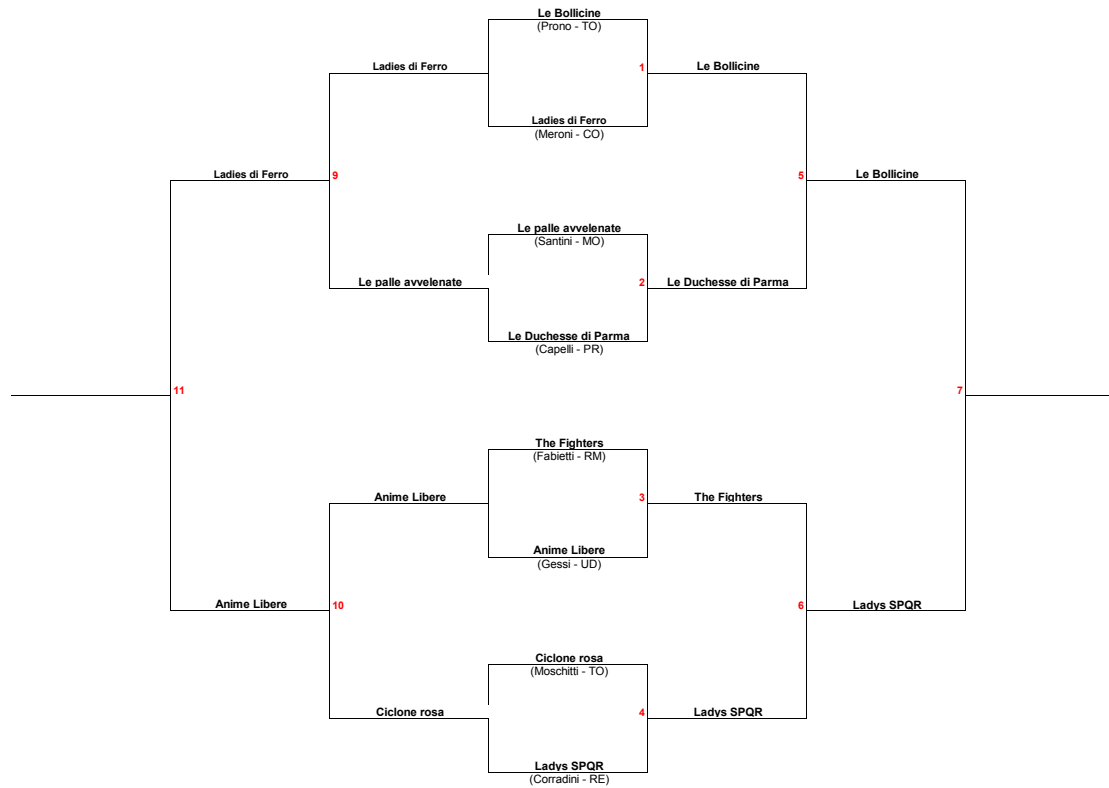

LADIES CUP PREMIUM +75

LADIES CUP ELITE + 75

LADIES CUP PREMIUM +100

LADIES CUP ELITE + 100

# SENIOR CUP PREMIUM +90

# SENIOR CUP ELITE + 90

# SENIOR CUP ELITE + 110

SENIOR CUP + 125

SENIOR CUP PREMIUM +125

SENIOR CUP ELITE +125